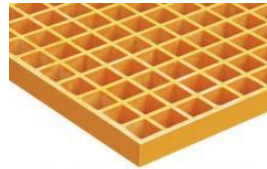

Standard 38 x 38mm Mesh Grating with Grit