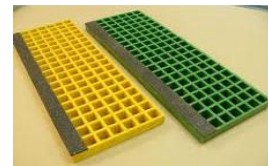

38 x 38mm Stair tread with Grit