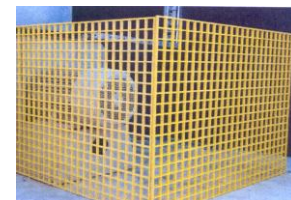

20 x 20mm Mini Mesh Grating with Grit

38 x 38mm Stair tread with Grit

C Clip

L Clip

M Clip

S/S 316 Stainless Steel Grating Clip Kits

Grating Screen